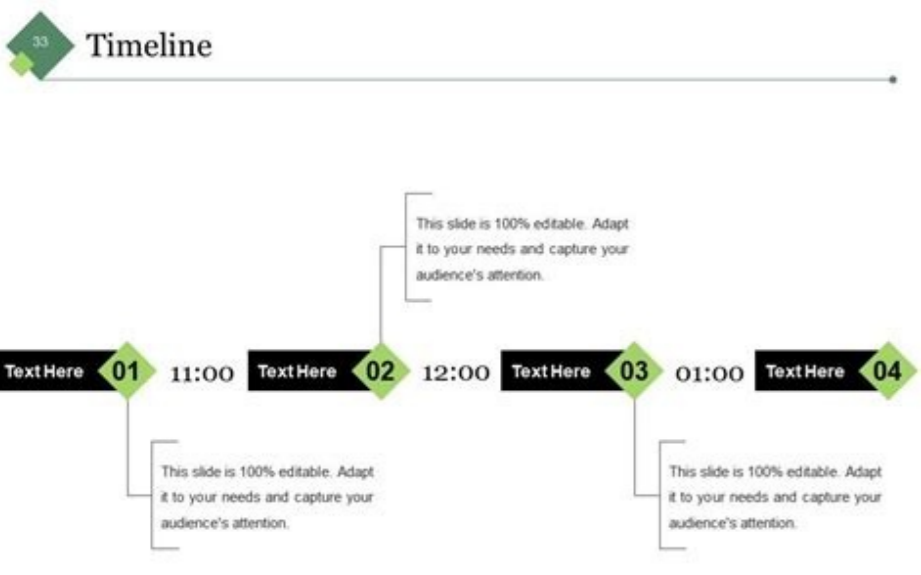

I'm not robot  reCAPTCHA

[Continue](#)

A Study of the Factors Related to the Academic Achievement of 8th Grade Limited Proficient Students In A Major Urban School District

A Dissertation Proposal
Presented by
Rebecca Duong